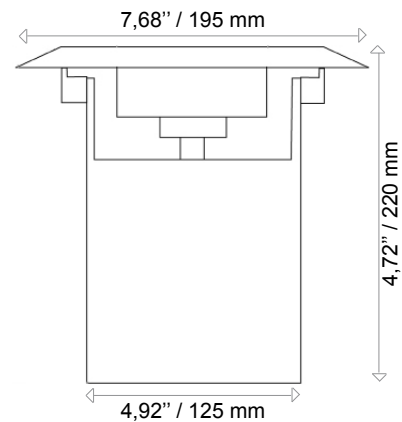

### In-ground 5 LED / encastré de sol 5 LED

outdoor

In ground rotating spotlight Classic is powered with 5 LED, 1.2W high brightness LED. The light beam is rotating with an amplitude of 30°. This fixture, monochromatic white (several tints of white available) is dimmable and also controllable. This spotlight successfully passed all LED TO LITE standards including heat dissipation insuring to reach the full potential of lifetime expectancy. Available in different beams, shades and angles.

## + Characteristics / caractéristiques

Body : **solid aluminum**  
 Optic : **temperated glass cover 8 mm**  
 Lense : **20 mm polycarbonate**  
 Beam : **14°, 20°, 34° 18°x34°**  
 LED : **high brightness 1,2W**  
 Power supply : **see typical diagram below**  
 Operating temperature : **from -20°C to +70°C**  
 Brackets : **in-ground embedded pot**  
 Finishing : **marine grade / natural anodized**  
 Dimensions : **4,72" x 7,68"**  
 Lifetime expectancy : **80,000 hours**  
 Cooling system : **natural convection**  
 Security : **automatic thermic protection over +70°C**

Corps : **aluminium massif**  
 Optique : **verre trempé thermique 8 mm**  
 Lentilles : **20 mm polycarbonate**  
 Angle d'ouverture : **14°, 20°, 34°, 18°x34°**  
 LED : **haute luminosité 1,2W**  
 Alimentation : **voir schéma de connection ci-dessous**  
 Température d'utilisation : **de -20°C à +70°C**  
 Fixation : **dans pot d'encastrement**  
 Finition : **résistant à l'environnement salin / anodisation naturelle**  
 Dimensions : **220 mm x 195 mm**  
 Durée de vie : **80 000 heures**  
 Refroidissement : **convection naturelle**  
 Sécurité : **protection thermique automatique au dessus de 70°C**