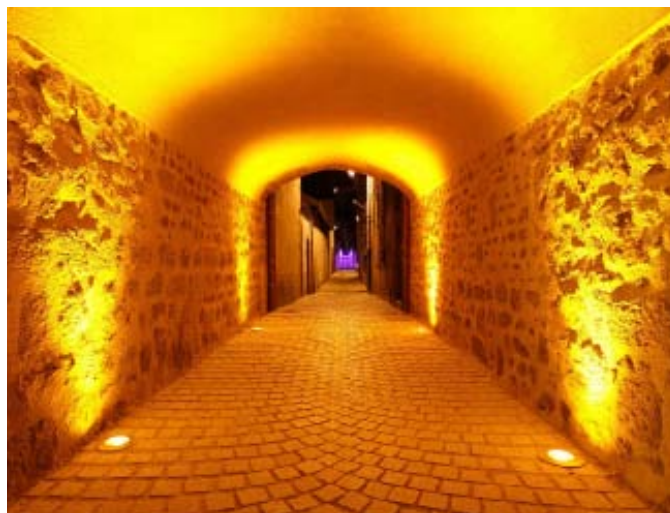

+ Characteristics / caractéristiques

Body : **solid aluminum**
Optic : **temperated glass cover 8 mm**
Lense : **20 mm polycarbonate**
Beam : **14°, 20°, 34° 18°x34°**
LED : **high brightness 1,2W**
Power supply : **see typical diagram below**
Operating temperature : **from -20°C to +70°C**
Brackets : **in-ground embedded pot**
Finishing : **marine grade / natural anodized**
Dimensions : **4,72" x 7,68"**
Lifetime expectancy : **80,000 hours**
Cooling system : **natural convection**
Security : **automatic thermic protection over +70°C**

Corps : **aluminium massif**
Optique : **verre trempé thermique 8 mm**
Lentilles : **20 mm polycarbonate**
Angle d'ouverture : **14°, 20°, 34°, 18°x34°**
LED : **haute luminosité 1,2W**
Alimentation : **voir schéma de connection ci-dessous**
Température d'utilisation : **de -20°C à +70°C**
Fixation : **dans pot d'encastrement**
Finition : **résistant à l'environnement salin / anodisation naturelle**
Dimensions : **220 mm x 195 mm**
Durée de vie : **80 000 heures**
Refroidissement : **convection naturelle**
Sécurité : **protection thermique automatique au dessus de 70°C**